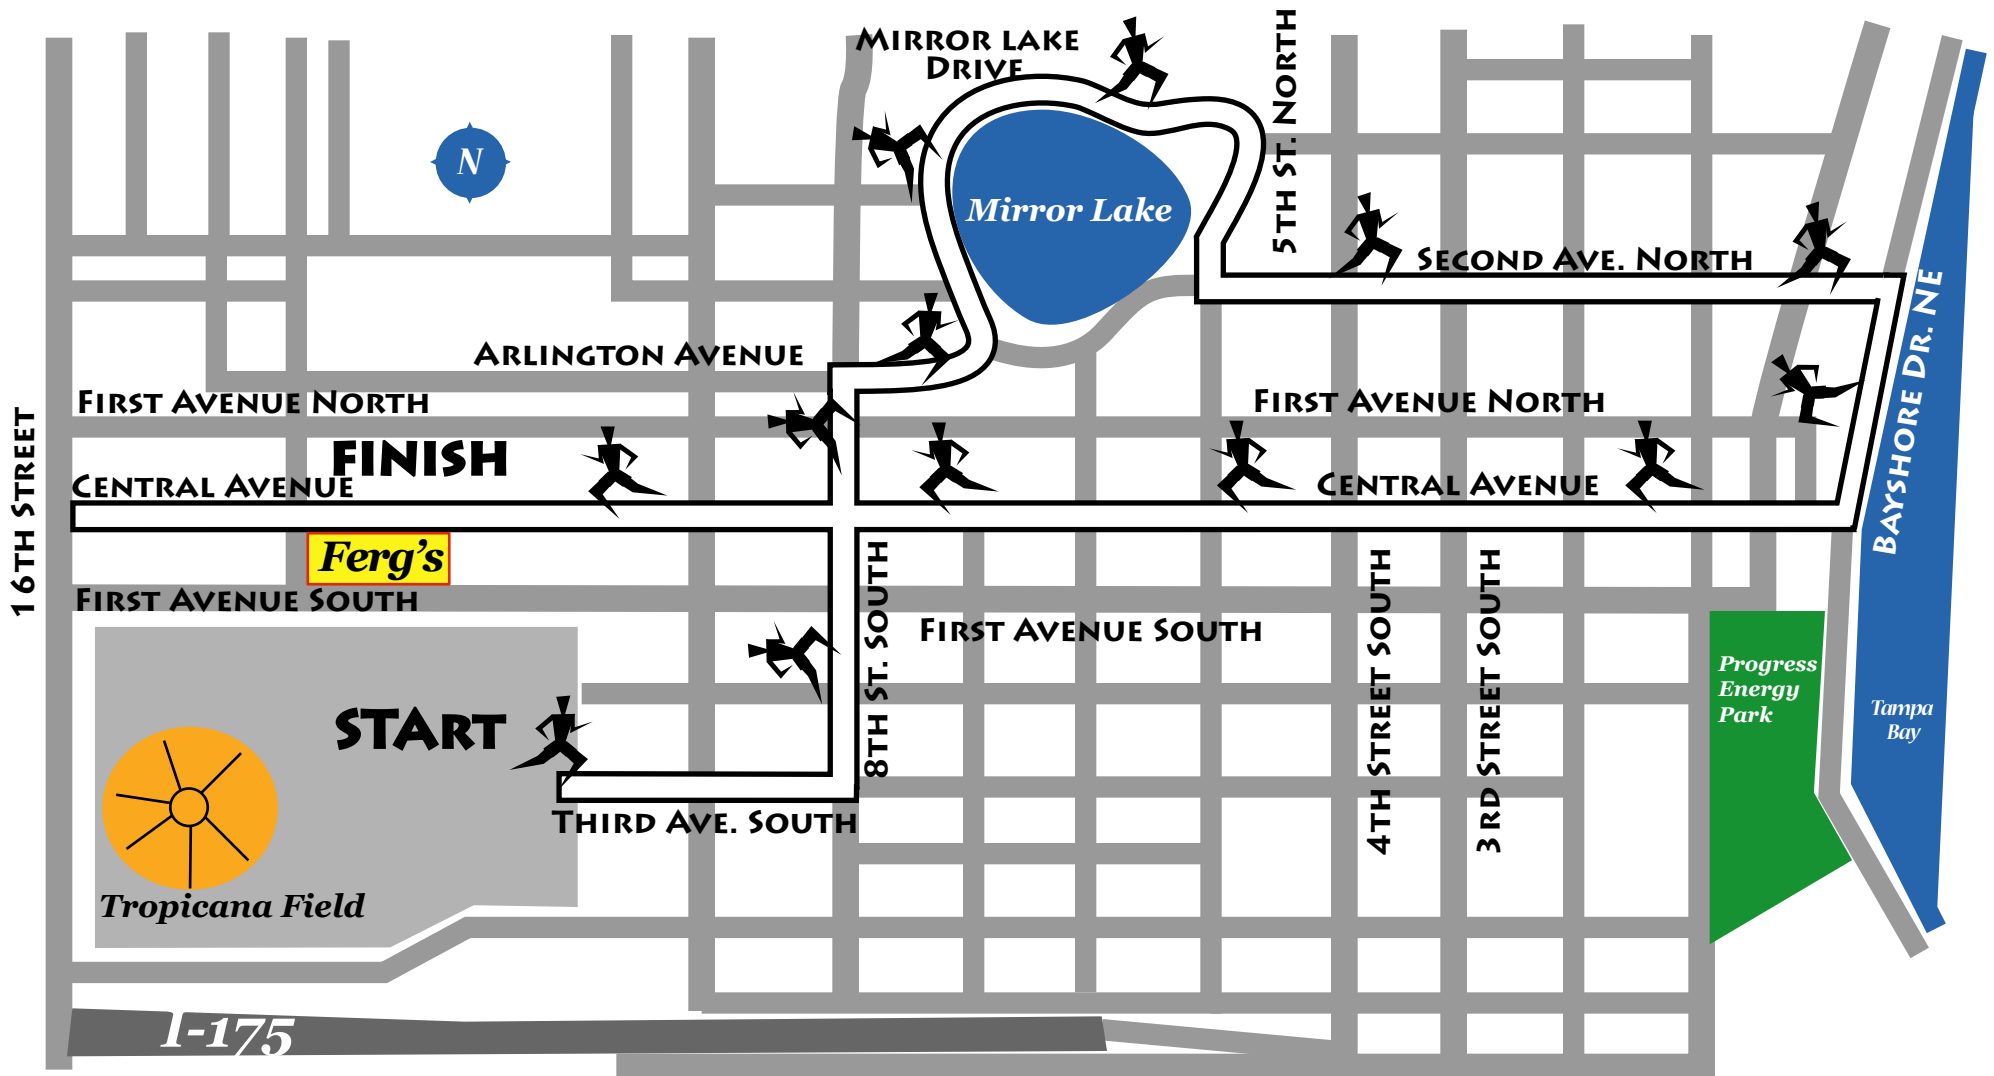

FAN 5K COURSE

THE COURSE

- START EAST OF TROPICANA FIELD ON THE PROMENADE/3 RD AVE.SOUTH
- RUN EAST ON THE PROMENADE/3 RD AVE.SOUTH
- TURN LEFT ON 8TH ST. SOUTH
- TURN RIGHT ON ARLINGTON AVE. NORTH
- TURN LEFT ON MIRROR LAKE DRIVE NORTH
- TURN RIGHT ON 5TH ST. NORTH
- TURN LEFT ON 2ND AVE. NORTH
- TURN RIGHT ON BAYSHORE DRIVE NE
- TURN RIGHT ON CENTRAL AVENUE
- FINISH AT FERG'S SPORTS BAR-